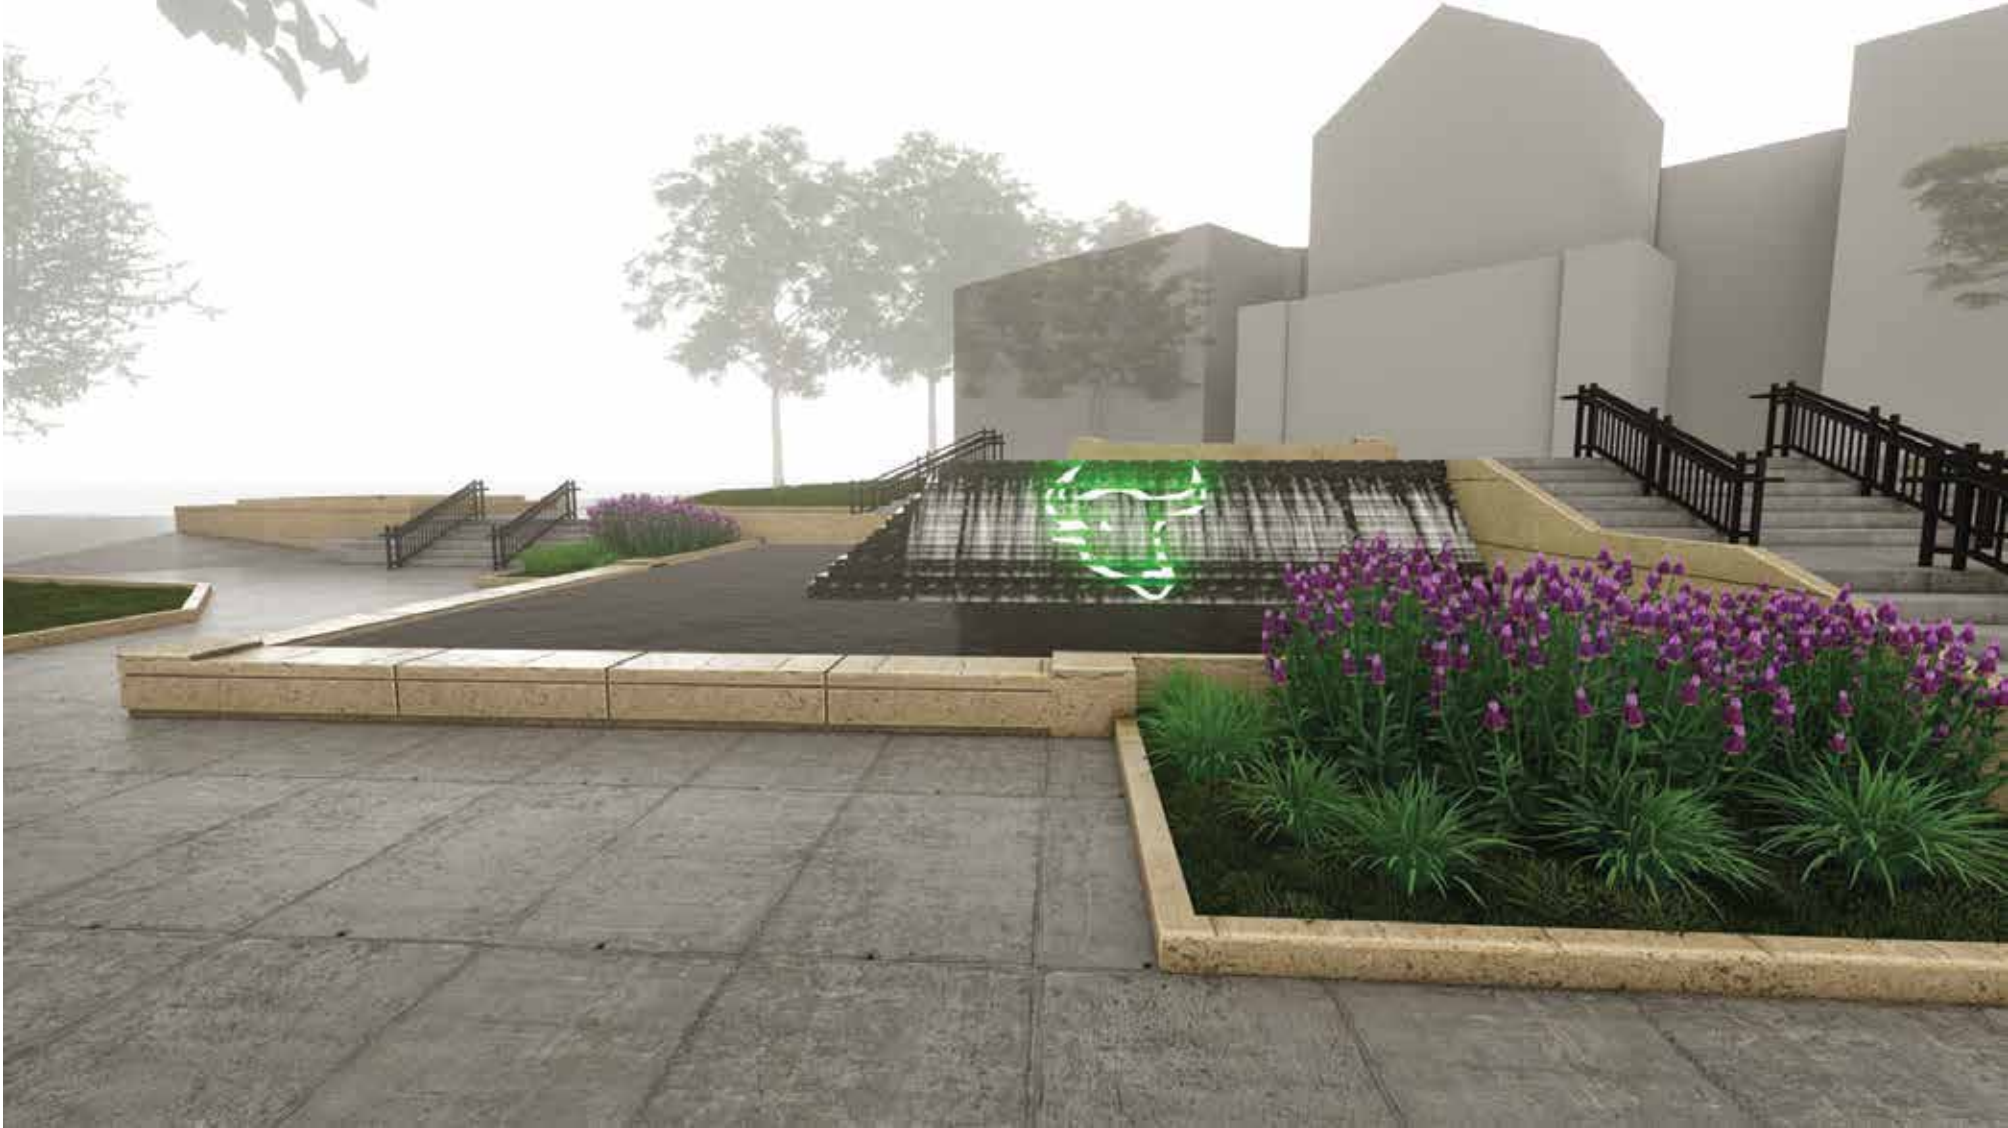

DPLEX PUBLIC ART | DESIGN - AMBIENT GLO-SAND

AGT GLOW SAND
DURHAM INSPIRED MURAL
BEHIND WATERFALL

AGT GLOW SAND
WATERFALL BENCHES +
PLAZA CONCRETE SEATING

AGT GLOW SAND APPLIED IN HIGH SUNLIGHT AREAS TO MAXIMIZE EVENING GLOW EFFECT FOR ICONIC WATERFALL AREA AND ALSO ILLUMINATED PATHWAYS THROUGHOUT THE OUTER TO MIDDLE AREAS OF THE PLAZA

DPLEX PUBLIC ART | GLO-SAND+LIGHTING+SCULPTURE - ARMORY VIEW

DPLEX PUBLIC ART | DESIGN – GLO-SAND - PLAZA FOUNTAIN

DPLEX PUBLIC ART | DESIGN - LIGHTING

LED LIGHTING

Inside of aluminum channels 12VDC Ribbon Star Max Waterproof White LED Strip Lights can be installed along the sides of the planters throughout the plaza pathways and along stair risers.