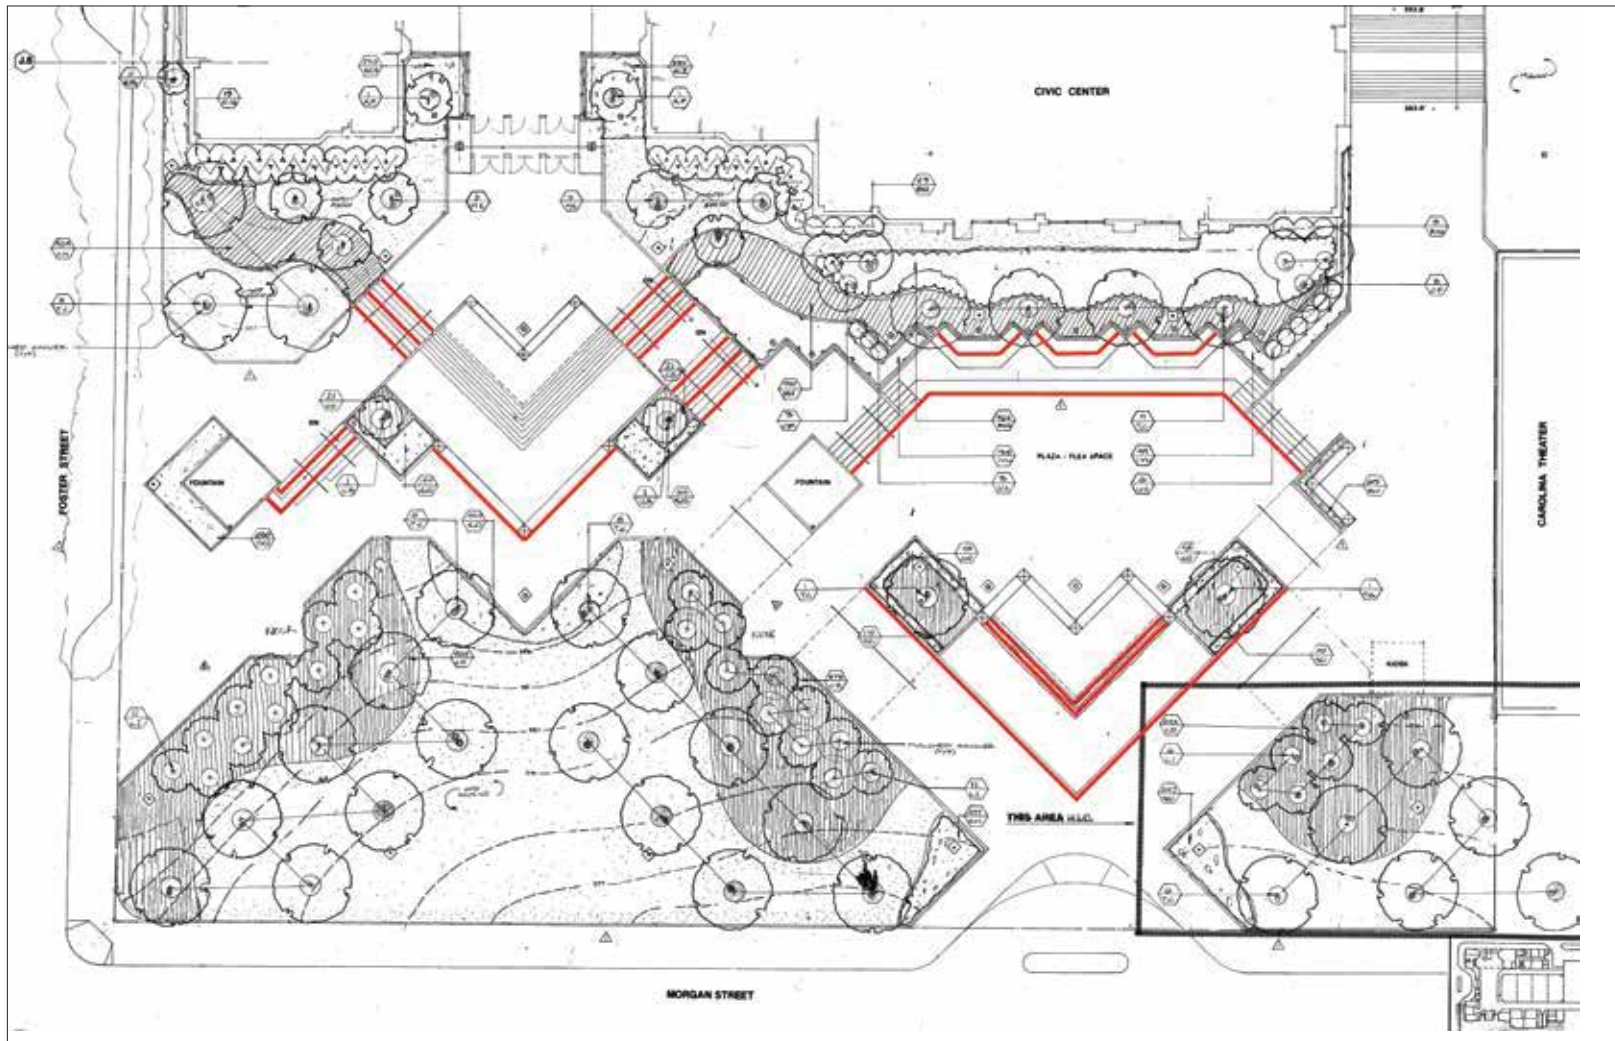

DPLEX PUBLIC ART | DESIGN - AMBIENT GLO-SAND

AGT GLOW SAND
DURHAM INSPIRED MURAL
BEHIND WATERFALL

AGT GLOW SAND
WATERFALL BENCHES +
PLAZA CONCRETE SEATING

AGT GLOW SAND APPLIED IN HIGH SUNLIGHT AREAS TO MAXIMIZE EVENING GLOW EFFECT FOR ICONIC WATERFALL AREA AND ALSO ILLUMINATED PATHWAYS THROUGHOUT THE OUTER TO MIDDLE AREAS OF THE PLAZA

DPLEX PUBLIC ART | GLO-SAND+LIGHTING+SCULPTURE - ARMORY VIEW

DPLEX PUBLIC ART | DESIGN – GLO-SAND - PLAZA FOUNTAIN

DPLEX PUBLIC ART | DESIGN - LIGHTING

LED LIGHTING

Inside of aluminum channels 12VDC Ribbon Star Max Waterproof White LED Strip Lights can be installed along the sides of the planters throughout the plaza pathways and along stair risers.