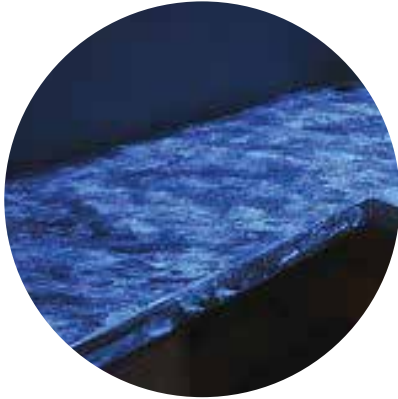

DPLEX PUBLIC ART | DESIGN - AMBIENT GLO-SAND

AGT GLOW SAND
DURHAM INSPIRED MURAL
BEHIND WATERFALL

AGT GLOW SAND
WATERFALL BENCHES +
PLAZA CONCRETE SEATING

AGT GLOW SAND APPLIED IN HIGH SUNLIGHT AREAS TO MAXIMIZE EVENING GLOW EFFECT FOR ICONIC WATERFALL AREA AND ALSO ILLUMINATED PATHWAYS THROUGHOUT THE OUTER TO MIDDLE AREAS OF THE PLAZA

DPLEX PUBLIC ART | GLO-SAND+LIGHTING+SCULPTURE - ARMORY VIEW

DPLEX PUBLIC ART | DESIGN – GLO-SAND - PLAZA FOUNTAIN

DPLEX PUBLIC ART | DESIGN - LIGHTING

LED LIGHTING

Inside of aluminum channels 12VDC Ribbon Star Max Waterproof White LED Strip Lights can be installed along the sides of the planters throughout the plaza pathways and along stair risers.